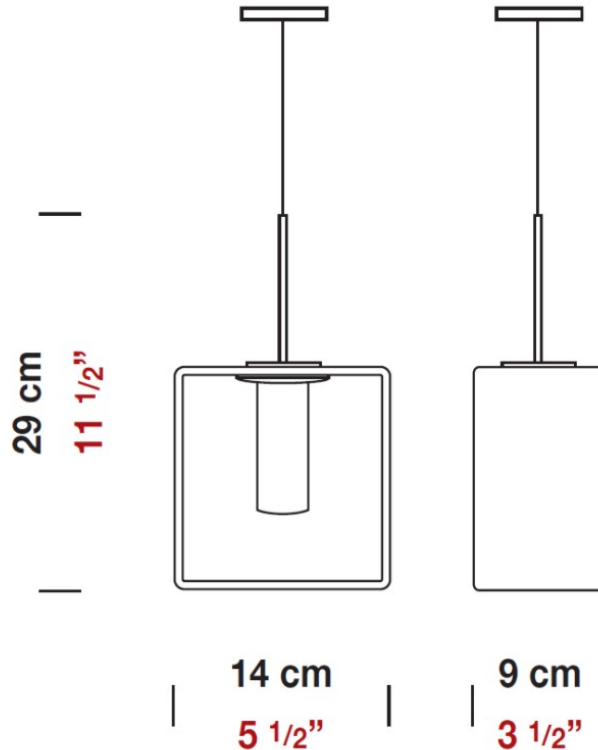

DOMINO SUSPENSION

D81048-BLK

PROJECT _____

TYPE _____

NOTES _____

QUANTITY _____

DATE _____

GENERAL

Series: Domino
Brand: Panzeri
Division: Design
Mounting Type: Suspension
Mounting Location: Ceiling
Subcategory: Pendant

PHYSICAL

Length (mm): 140
Length (in): 5 1/2
Width (mm): 90
Width (in): 3 9/16
Height (mm): 290
Height (in): 11 7/16
Max. Overall Height (mm): 2290
Max. Overall Height (in): 90 3/16
Weight (kg): 1.23
Weight (lbs): 2.71
Diffuser: Black Blown Glass

ELECTRICAL

Number of Lamps: 1
Lamp Type: LED Retrofit / Halogen
Bulb Included: Bulb Not Included
Total Output Wattage (W): 13 / 60
Max. Wattage Per Lamp (W): 13 / 60
Lamp Base: G9

LED

OPTICAL

RATINGS AND CERTIFICATIONS

Certified By: CSA Certified to UL and CSA Standards
IP rating: IP20